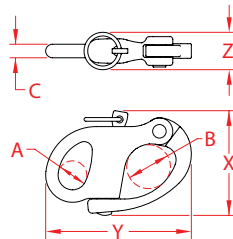

FIXED SNAP SHACKLE

316 STAINLESS STEEL

Import

Precision
Cast

ITEM	A	B	C	X (height)	Y (length)	Z (width)	WLL (lb)	WT (lb)	PACKAGING TYPE	EACH (qty)	INNER (qty)	CARTON (qty)	UPC
S0158-0001	0.42"	0.56"	0.16"	1.49"	2.16"	0.42"	1,000	0.10	POLYBAG	1	25	400	791506034377
S0158-0002	0.51"	0.75"	0.25"	1.98"	2.75"	0.51"	1,500	0.21	POLYBAG	1	10	200	791506034384
S0158-0003	0.68"	1.10"	0.31"	2.30"	4.00"	0.76"	2,000	0.50	POLYBAG	1	5	80	791506034391

NOTE:

ALL DIMENSIONS ARE NOMINAL (+/- 3%) AND ARE SUBJECT TO CHANGE WITHOUT NOTICE.